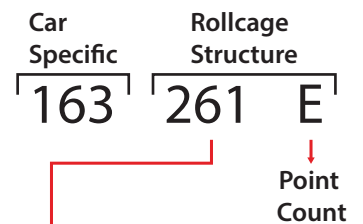

- 270 : Steel + Dash Escape (or rear only)
- 290 : Steel + Dash Through
- 261 : Chromoly + Dash Escape (or rear only)
- 265 : Steel + Dash Through

**CUSCO USA INC**

16635 Gemini Lane, Huntington Beach, Ca 92647 - TEL : 714-907-0033 - Email : Info@cuscousainc.com